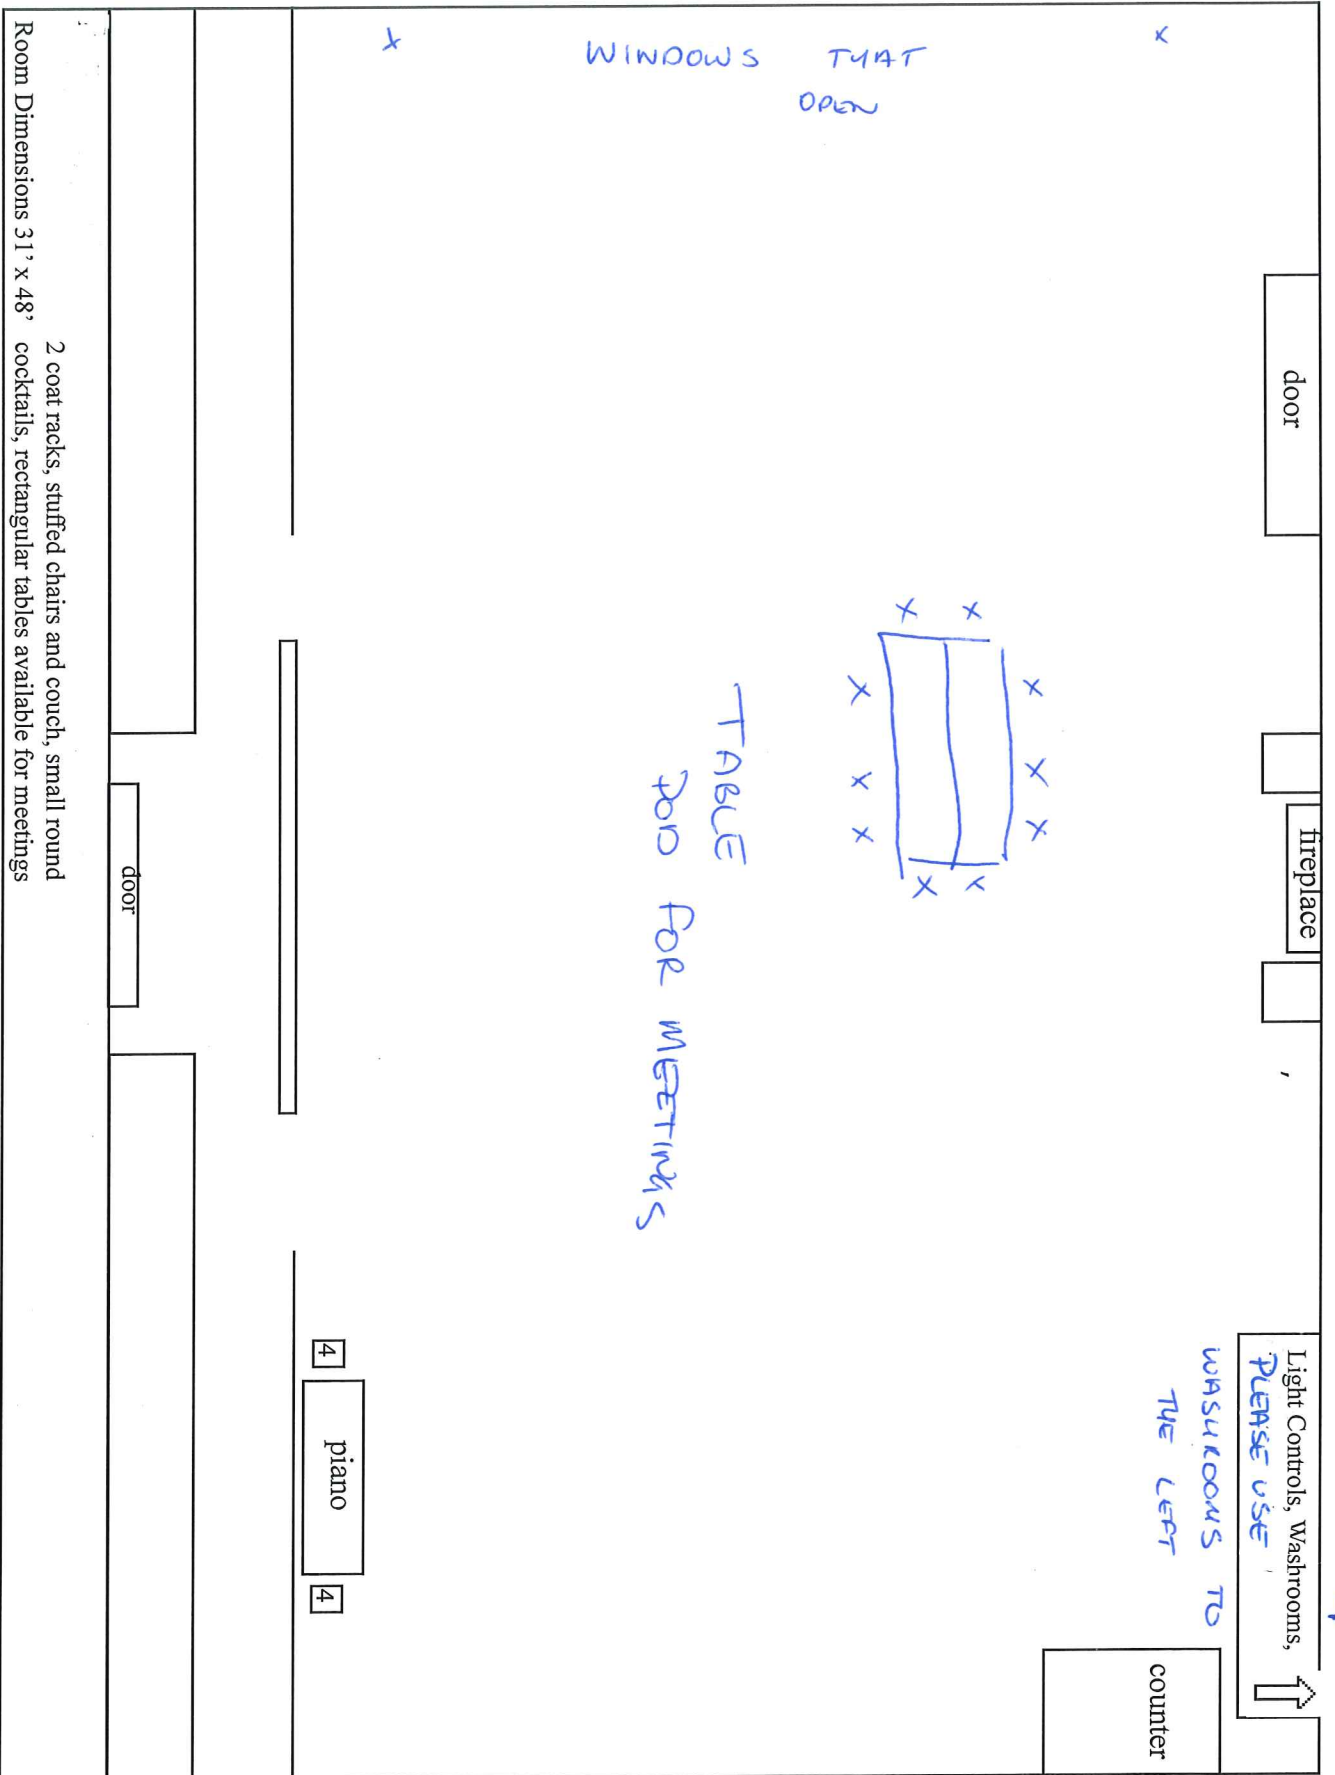

# SOCIAL LOUNGE

Room Dimensions 31' x 48'  
2 coat racks, stuffed chairs and couch, small round cocktails, rectangular tables available for meetings